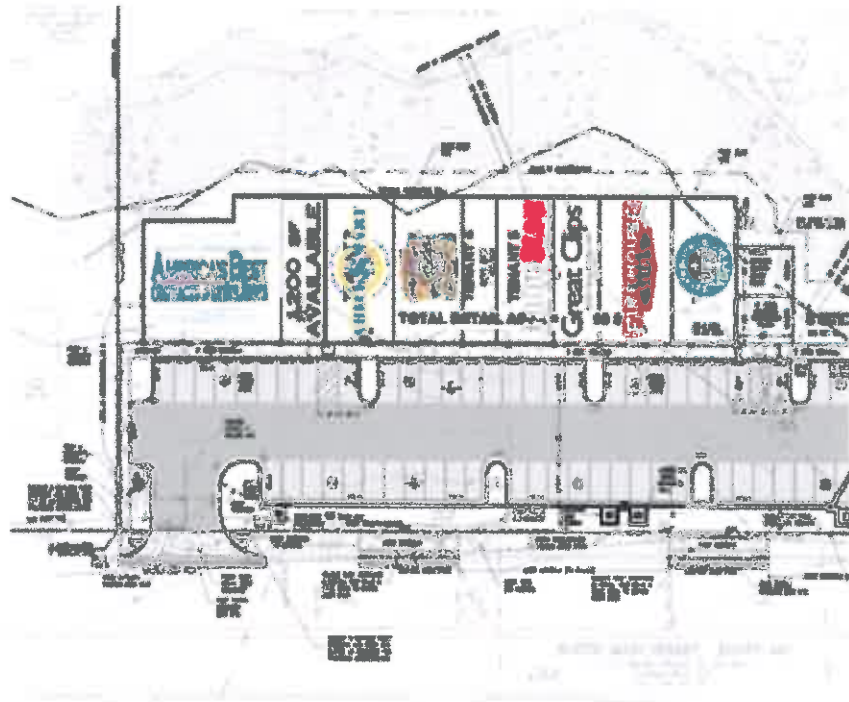

(757) 969-6037 Phone
Rbjr@rbainc.biz

(757) 461-1630 Fax
www.rbainc.biz

Store #	Merchant	GLA
1A	National Vision/America's Best	3,200
1B	National Vision/America's Best	
1C	National Vision/America's Best	
1D	AVAILABLE	1,200
2	Check\$mart	1,800
3	Tropical Smoothie	1,800
4	Main Street Cleaners	900
5	GameStop	1,500
6	Great Clips	1,200
7	Firehouse Subs	1,900
8	Starbucks	1,700
Total GLA:		15,200