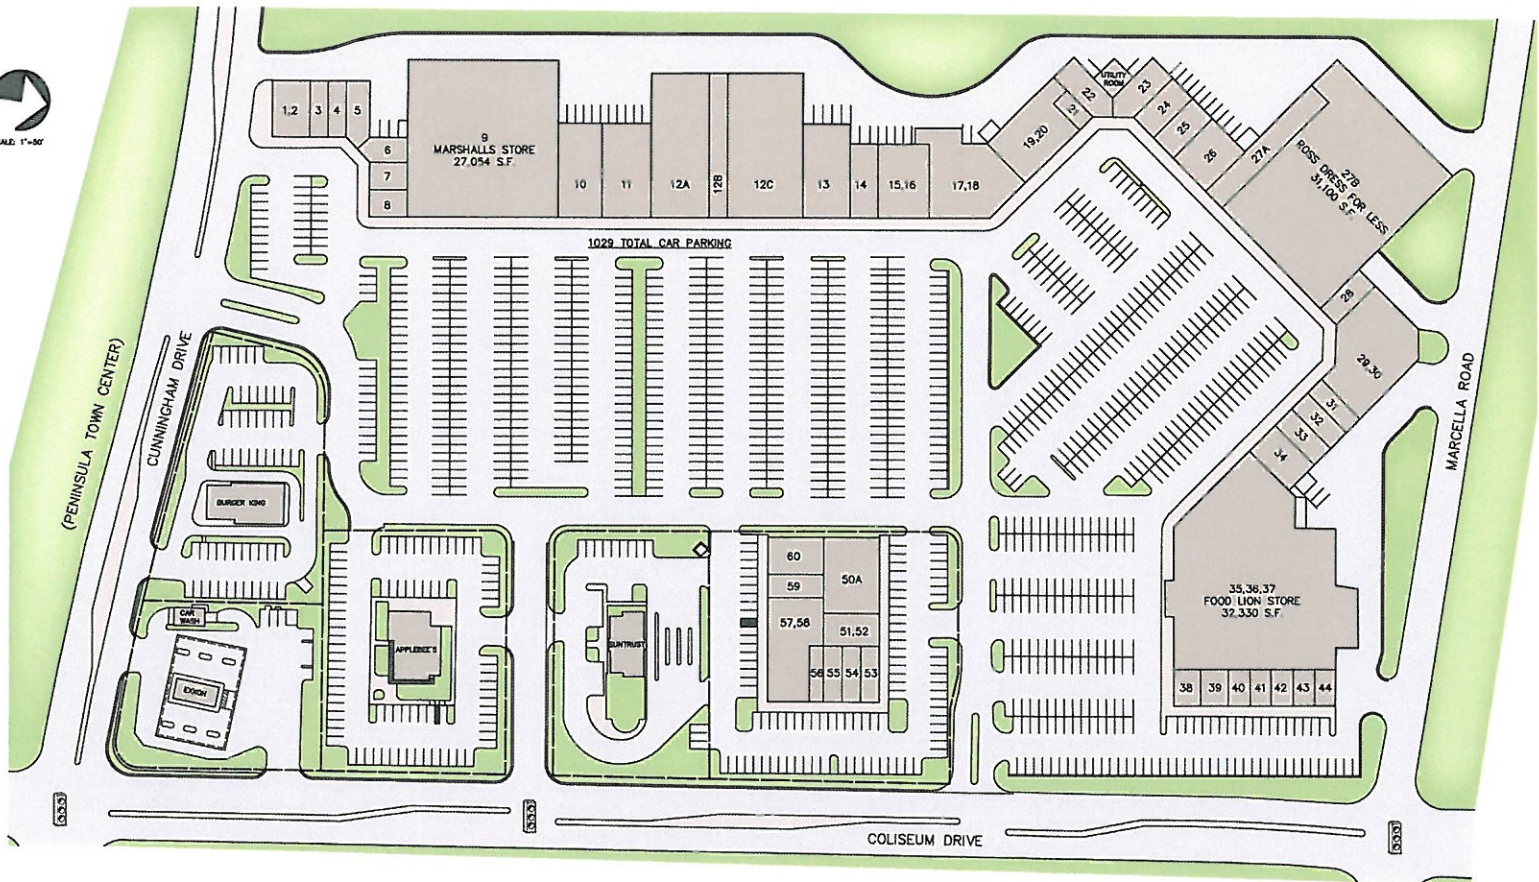

Nearby Retailers

For more information, please contact:

Robbie Brown
 (757) 969-6037 Phone
 (757) 461-1630 Fax
 RBjr@rbainc.biz
 www.rbainc.biz

Space #	Col Xing	Tenant	GLA	Space #	Col Xing	Tenant	GLA
1/2	1	Eye-to-Eye Optical	2400	27C	67	AVAILABLE / Non-Storefront	2893
3	3	Blvd Cleaners	1200	28	70	Red Wing Shoes	1470
4	4	AVAILABLE	1200	29/30	72	Dollar Tree	8650
5	5	Great Wraps	1745	31	75	Nails 2000	1200
6	6	Edible Arrangements	1215	32	76	China City	1500
7	7	After Hours	1200	33	78	AVAILABLE	1500
8	10	Soya Sushi Bar	1200	34	79	Teachers & Parents Store	2400
9	15	Marshall's	27054	35-37	85	Bottom Dollar	32330
10	22	Philip Michael Fashion Men	4717	38	91	Subway	1220
11	24	Rack Room Shoes	5383	39	92	Love In A Cup Frozen Yogurt	1200
12A	26	Petco	10119	40/41/42	93	Verizon Wireless	2760
12B	30	Petco	2926	43	96	Sun's Jewelry & Clock	920
12C	32	David's Bridal	12320	44	97	Classic Cleaners	940
13	34	Avenue PLUS	5000	50	102	Hallmark	4900
14	36	Ritz Hair Salon & Day Spa	2400	51-52	106	Tropical Smoothie	2100
15/16	39	Jason's Deli	4400	53	108	Starbucks	1200
17/18	41	Dress Barn	7385	54	109	Geico	1200
19/20	45	Rainbow Apparel	5200	55	110	Pac 'n Mail	1200
21	47	Rainbow Apparel	800	56	111	Wireless 108 (Sprint)	900
22	49	Rainbow Apparel	2025	57-58	115	Mattress Firm	6000
23	52	AVAILABLE	2190	59	CITY	AVAILABLE	1500
24	54	AVAILABLE	1635	60	121	Sunday's Tanning	2400
25	55	Sally Beauty	1800	OP		SunTrust Bank, 2155 Coliseum Dr	
26	57	Payless ShoeSource	3000	OP		Applebee's, 2159 Coliseum Dr	
27A	63	Athlete's Foot	1920	OP		Coliseum Shell, 2200 Cunningham Dr	
27B	65	Ross	30187	OP		Burger King, 2209 Cunningham Dr	